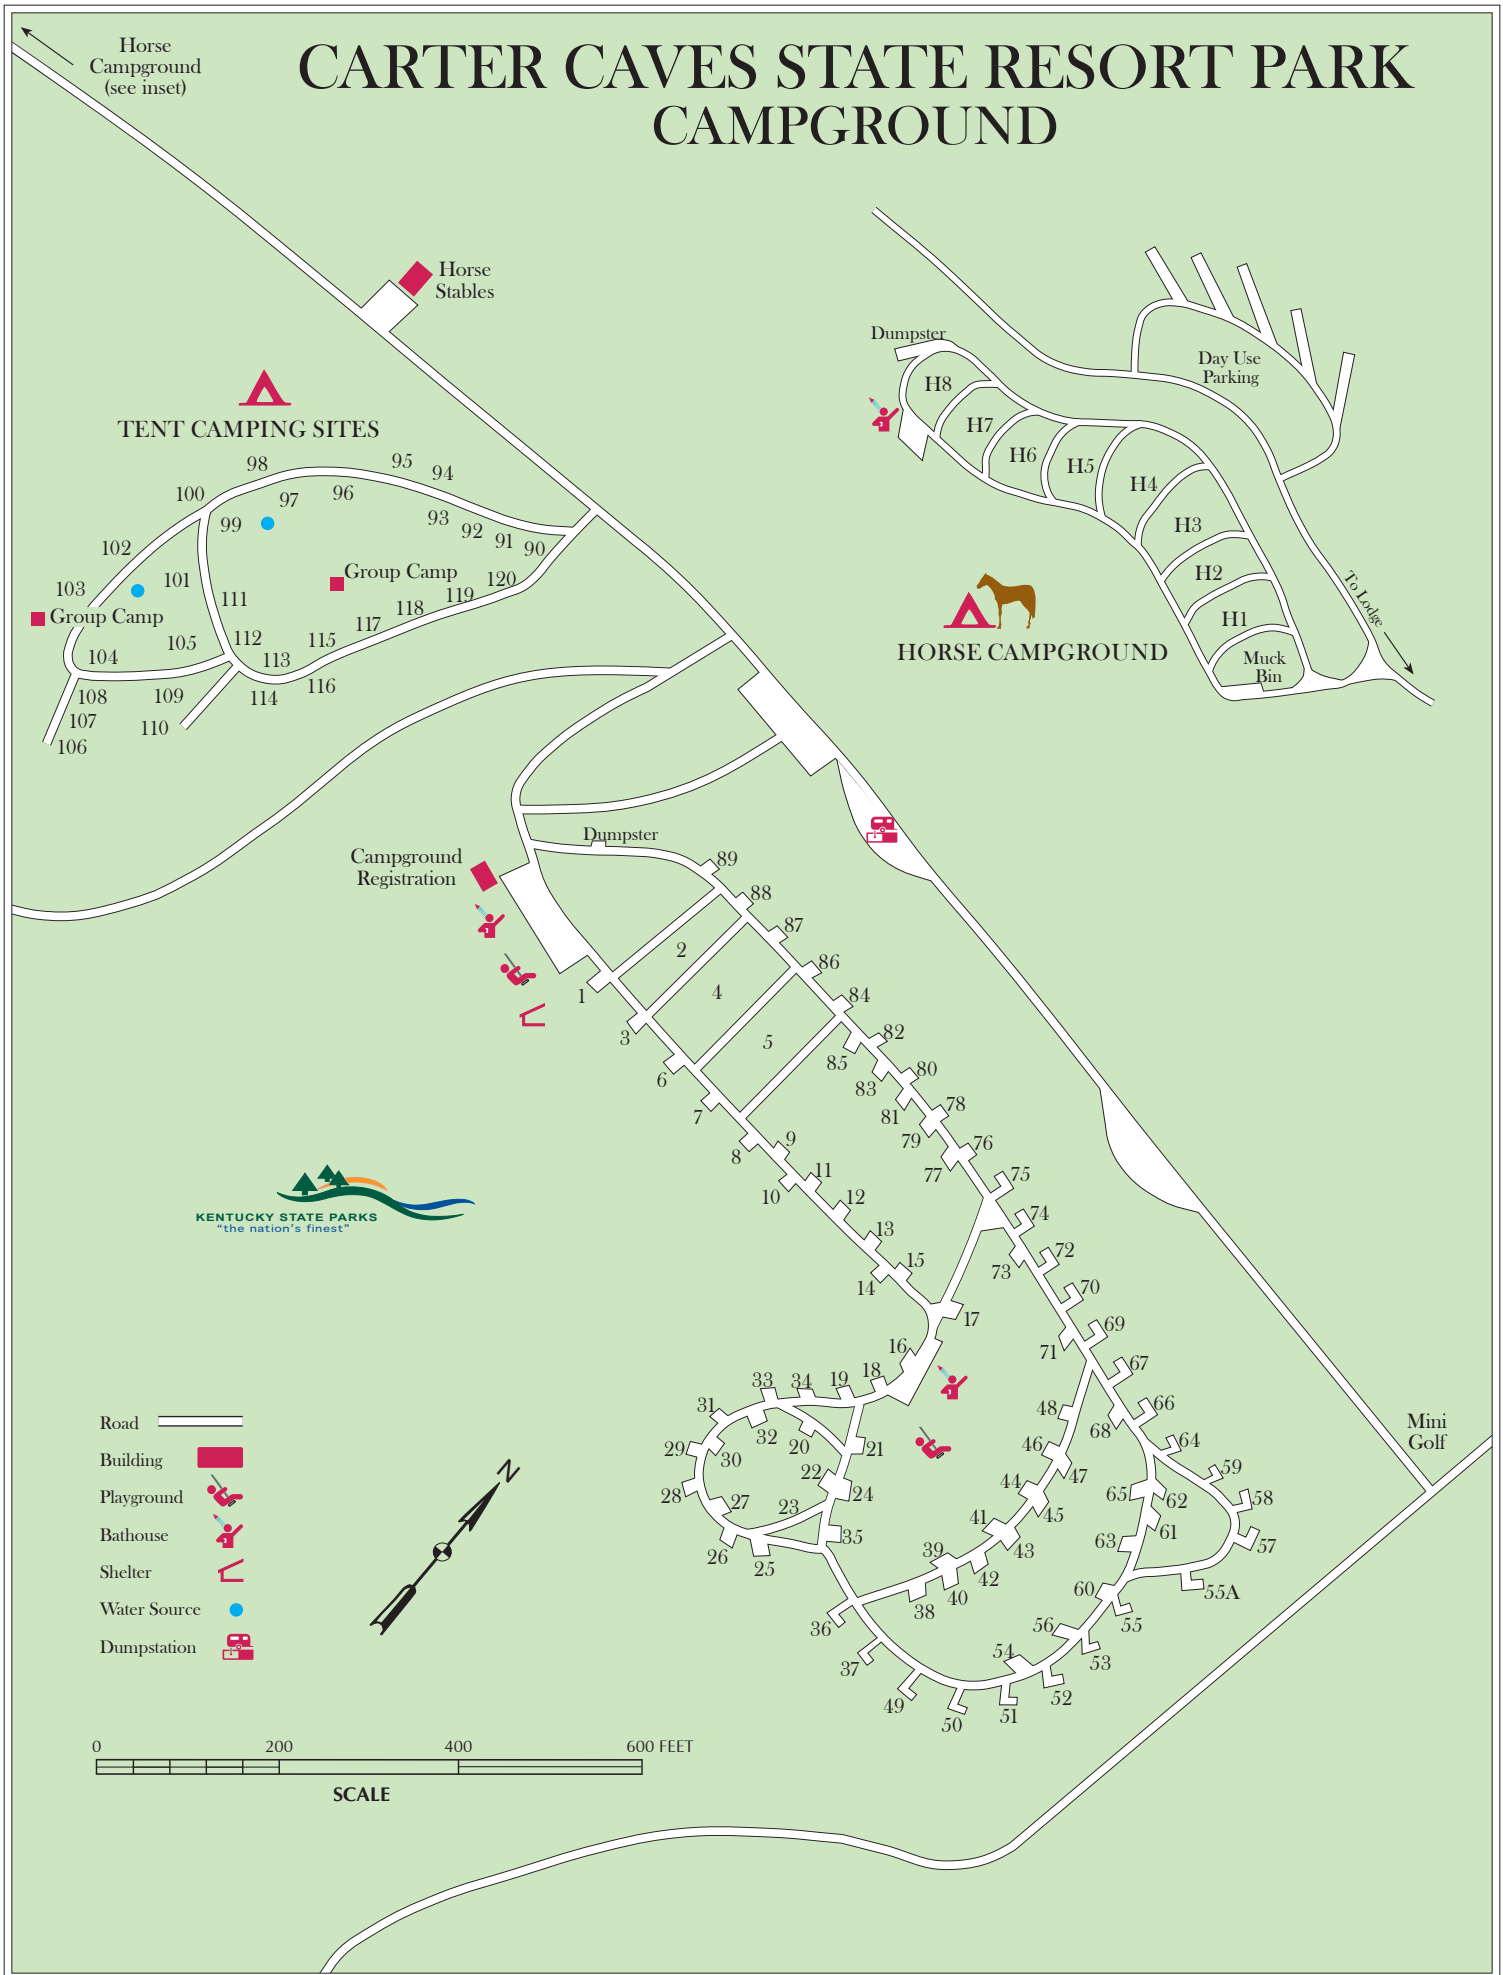

# CARTER CAVES STATE RESORT PARK CAMPGROUND

Horse Campground (see inset)

Horse Stables

## TENT CAMPING SITES

Dumpster

Day Use Parking

Group Camp

HORSE CAMPGROUND

To Lodge

Campground Registration

Dumpster

- Road 
- Building 
- Playground 
- Bathouse 
- Shelter 
- Water Source 
- Dumpstation 

Mini Golf