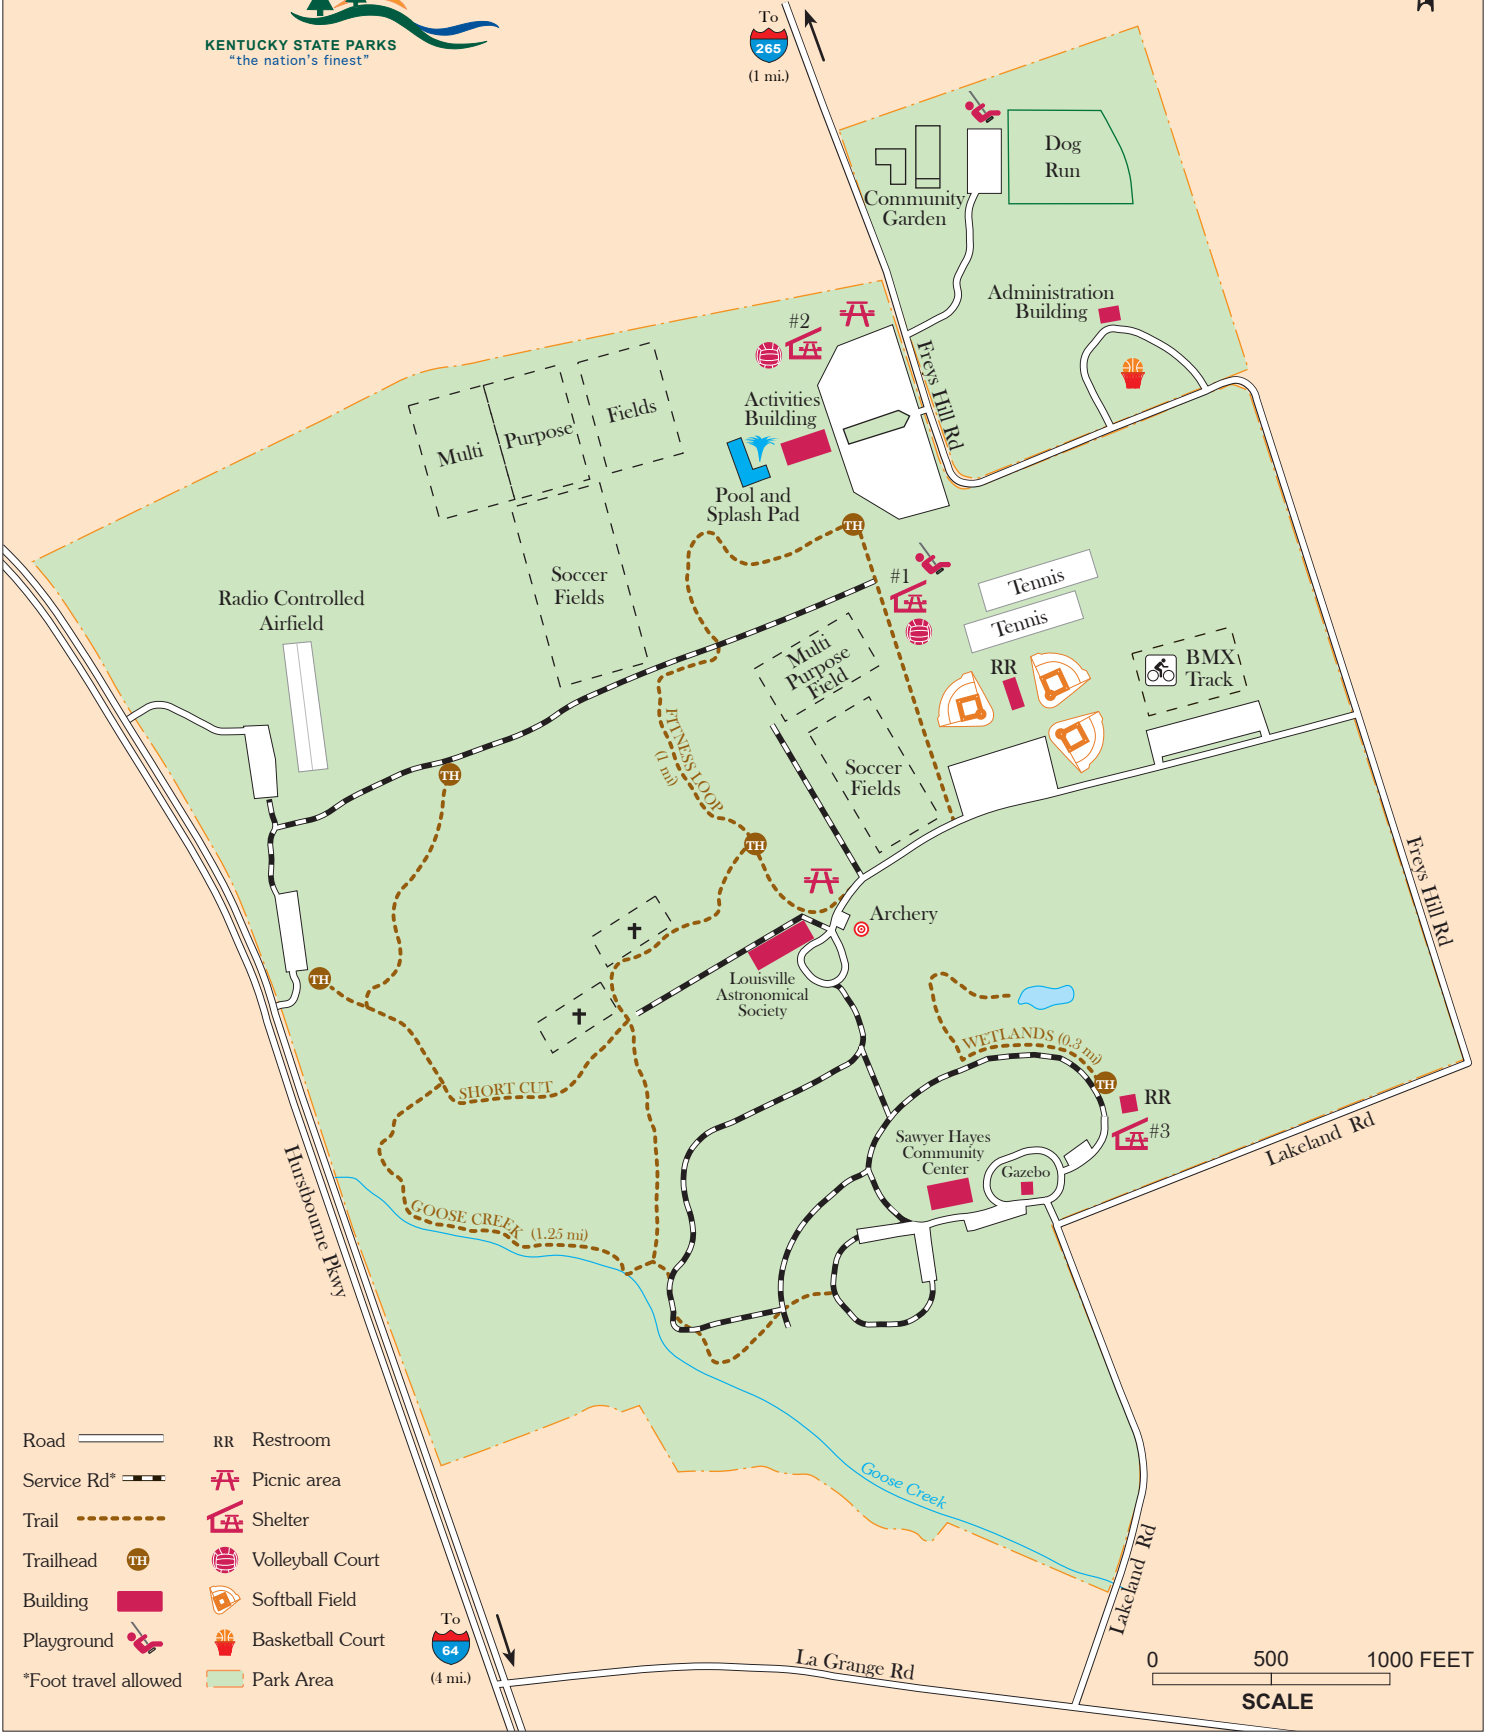

# E.P. "TOM" SAWYER STATE PARK

To  
 265  
 (1 mi.)

To  
 64  
 (4 mi.)

- Road
- Service Rd\*
- Trail
- Trailhead
- Building
- Playground
- \*Foot travel allowed
- RR Restroom
- Picnic area
- Shelter
- Volleyball Court
- Softball Field
- Basketball Court
- Park Area

0 500 1000 FEET  
**SCALE**